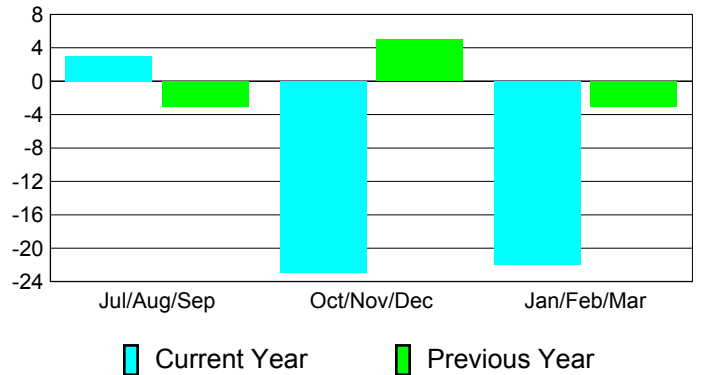

Gender Comparison 2010-2011

Jul/Aug/Sep

Oct/Nov/Dec

Jan/Feb/Mar

Male

Female