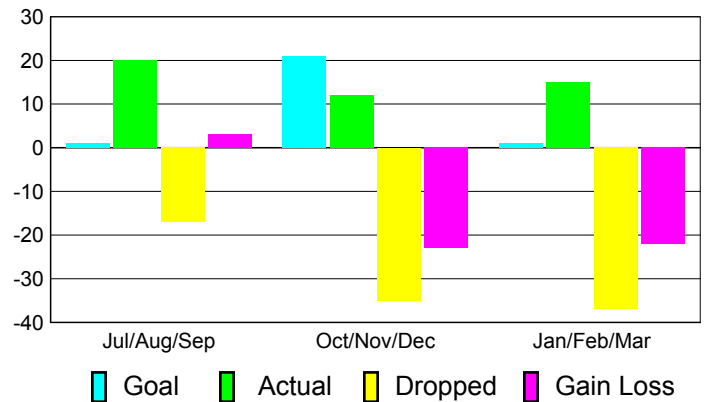

### YTD Status Quo Clubs 2010-2011

Status Quo Clubs Compared to Status Quo Members

## MEMBERSHIP

**Membership Results  
2010-2011**

**Membership  
2009-2010**

Month	Net Memb Goal	Actual New Memb	Actual Dropped Memb	Gain/Loss of Memb	Gain/Loss of Memb
Jul/Aug/Sep	1	20	-17	3	-3
Oct/Nov/Dec	21	12	-35	-23	5
Jan/Feb/Mar	1	15	-37	-22	-3
<b>Totals</b>	<b>23</b>	<b>47</b>	<b>-89</b>	<b>-42</b>	<b>-1</b>

### Membership Results 2010-2011

Goal, New, Dropped, Gain/Loss

### Comparison of Membership Gain/Loss

Current Year Compared to the Previous Year